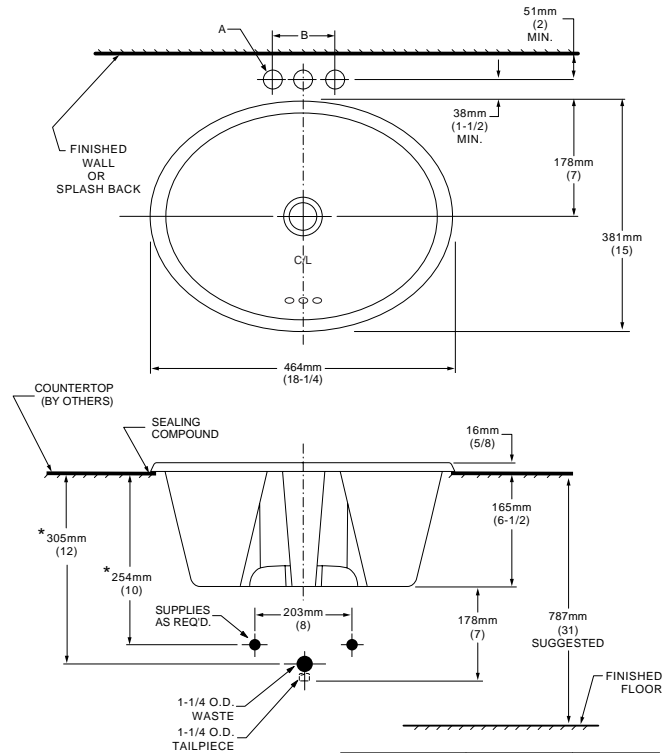

SEBRING COUNTERTOP LAVATORY

- Vitreous china
- Self-rimming with template
- Center drain outlet
- Front overflow

0573.000

Oval lavatory without faucet deck

Nominal Dimensions:

464mm x 381mm (18-1/4" x 15")

Bowl sizes:

400mm (15-3/4") wide,

311mm (12-1/4") front to back,

140mm (5-1/2") deep

Compliance Certifications -

Meets or Exceeds the Following Specifications:

- ASME A112.19.2M for Vitreous China Fixtures

To Be Specified

- Color:
- Faucet*:
- Faucet Finish:
- Supplies:
- 1-1/4" Trap:
- Nipple:

* See faucet section for additional models available

NOTES:

FOR COUNTERTOP CUTOUT AND INSTALLATION INSTRUCTIONS USE TEMPLATE SUPPLIED WITH LAVATORY.

FITTINGS NOT INCLUDED WITH FIXTURE AND MUST BE ORDERED SEPARATELY. SEALING COMPOUND SUPPLIED BY OTHERS.

IMPORTANT: Dimensions of fixtures are nominal and may vary within the range of tolerances established by ANSI Standard A112.19.2.